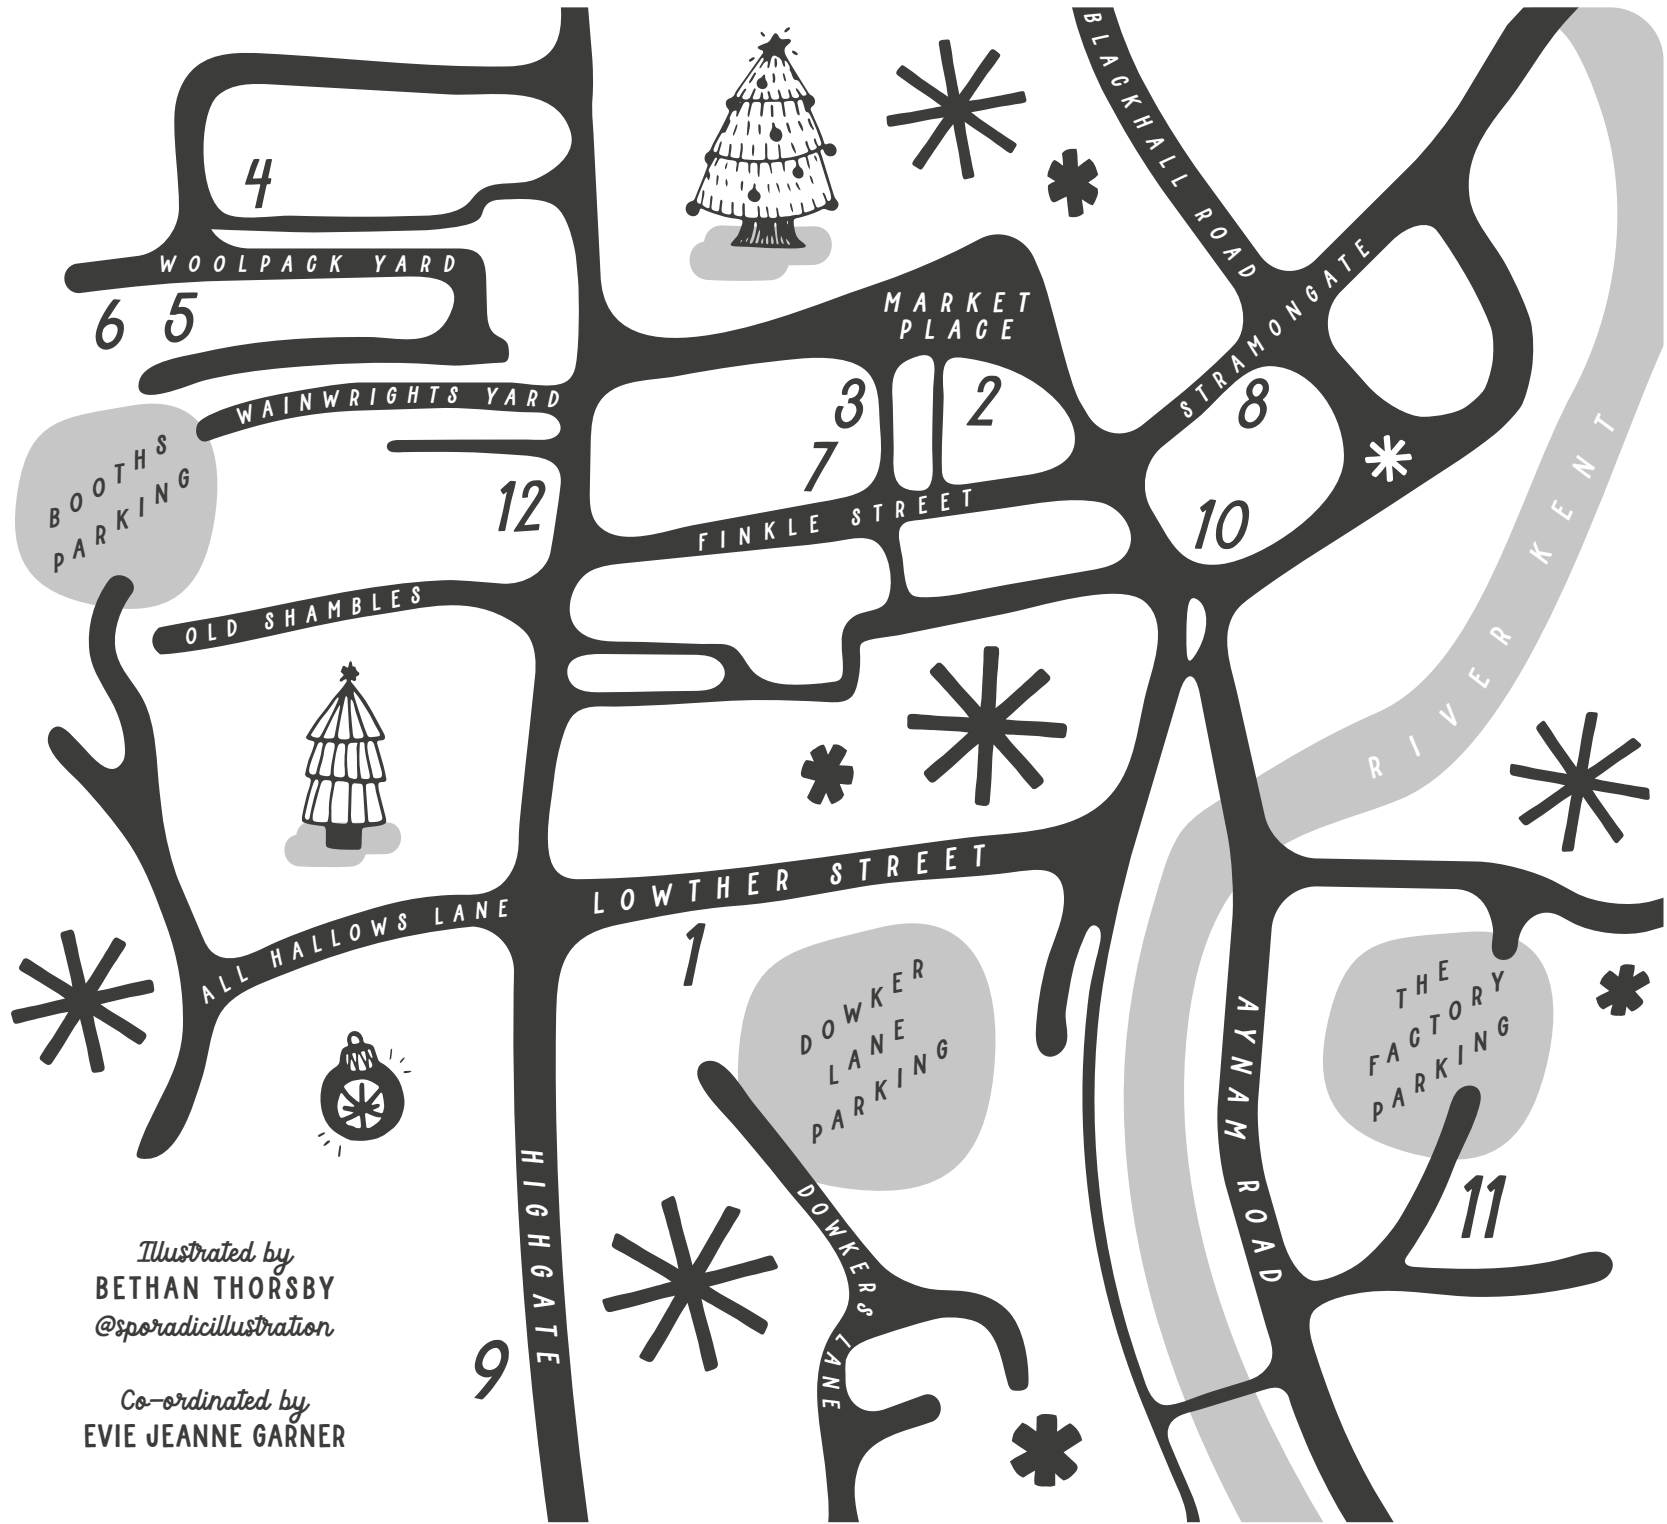

TWELVE DAYS OF KENDAL

Christmas Trail

MY TRUE LOVE SENT ME TO...!

ON THE
1st
2nd
3rd
4th
5th
6th
7th
8th
9th
10th
11th
12th

DAY OF CHRISTMAS

Illustrated by
BETHAN THORSBY
@sporadicillustration

Co-ordinated by
EVIE JEANNE GARNER